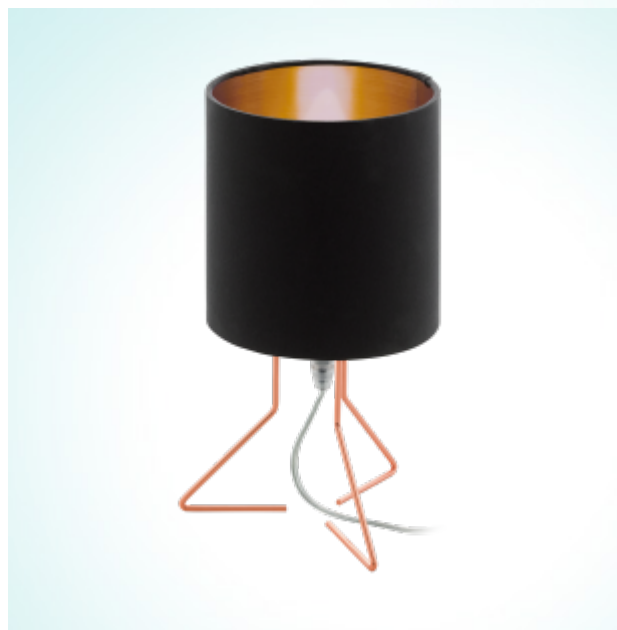

95758

NAMBIA 1

General Information

Article: 95758
 Lighting Type: table luminaire
 Collection: Style
 EAN Code: 9002759957582

Dimensions

Height: 285 mm
 Ø: 180 mm
 Weight: 0.476 kg

Illuminant

Socket: E14
 Illuminant: E14
 Delivery: excl.
 Max. Wattage: 1x 60W
 Suitable for: A++ - E

Material & Colour

Enclosure Material: steel
 Enclosure Colour: copper
 Glass / Shade Material: fabric
 Glass / Shade Colour: black, copper

Functionality

Switch: in-line switch

Technical Information

Protection Class: 2
 Line Voltage: 220-240V,50/60Hz
 Operation Voltage: 220-240V,50/60Hz